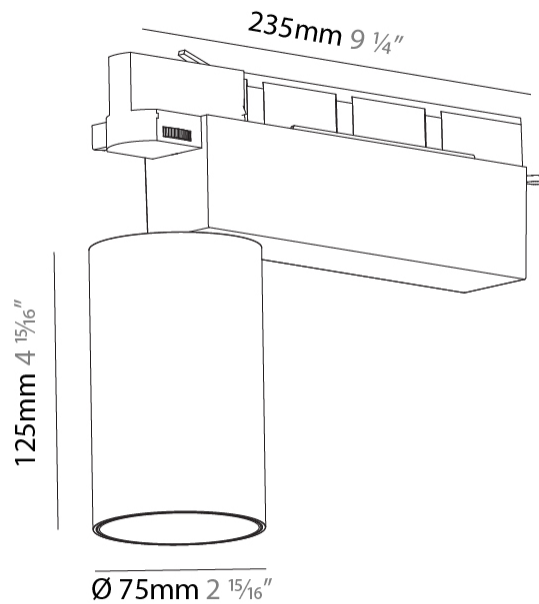

GENERAL

Series: Centriq
 Subseries: Centriq 75
 Brand: Prolicht
 Division: Architectural
 Mounting Type: Track
 Mounting Location: Ceiling
 Subcategory: Spots

PHYSICAL

Shape: Cylinder
 Diameter (mm): 75
 Diameter (in): 2 ¹⁵/₁₆
 Length (mm): 235
 Length (in): 9 ¹/₄
 Height (mm): 182
 Height (in): 7 ³/₁₆
 Light Distribution: Adjustable / Direct
 Weight (kg): 1.099
 Weight (lbs): 2.42
 Installation Requirement: Track or profile system
 Fixture Finish: SSR / BKV / CWI / CRY / HAB / LAG / UFT / ITA / RUA / RUR / MIC / FTG / MYG / TWT / LOD / PUS / FRO / FUP / KIA / POP / BLS / SPG / MEY / GOH / GUM / CHC / COM / ABZ / JAG / OBR / MOS / ROR
 Fixture Material: Aluminum Die Cast

OPTICAL

Reflector°: 20 / 25 / 40
 Adjustability: Rotational 340°; Tilt 90°
 Upon Request: Special Beam Angles

RATINGS AND CERTIFICATIONS

Certified By: Certified for North American Standards
 IP rating: IP20

GENERAL

Series: Centriq
 Subseries: Centriq 75
 Brand: Prolicht
 Division: Architectural
 Mounting Type: Track
 Mounting Location: Ceiling
 Subcategory: Spots

PHYSICAL

Shape: Cylinder
 Diameter (mm): 75
 Diameter (in): 2 ¹⁵/₁₆
 Length (mm): 235
 Length (in): 9 ¹/₄
 Height (mm): 125
 Height (in): 4 ¹⁵/₁₆
 Light Distribution: Adjustable / Direct
 Weight (kg): 1.099
 Weight (lbs): 2 7/16
 Fixture Finish: SSR / BKV / CWI / CRY / HAB / LAG / UFT / ITA / RUA / RUR / MIC / FTG / MYG / TWT / LOD / PUS / FRO / FUP / KIA / POP / BLS / SPG / MEY / GOH / GUM / CHC / COM / ABZ / JAG / OBR / MOS / ROR
 Fixture Material: Aluminum