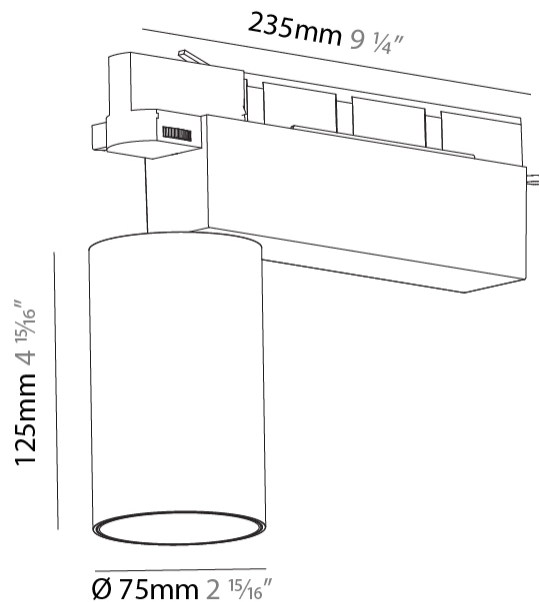

GENERAL

Series: Centriq
 Subseries: Centriq 75
 Brand: Prolicht
 Division: Architectural
 Mounting Type: Track
 Mounting Location: Ceiling
 Subcategory: Spots

PHYSICAL

Shape: Cylinder
 Diameter (mm): 75
 Diameter (in): 2 ¹⁵/₁₆
 Length (mm): 235
 Length (in): 9 ¹/₄
 Height (mm): 182
 Height (in): 7 ³/₁₆
 Light Distribution: Adjustable / Direct
 Weight (kg): 1.099
 Weight (lbs): 2.42
 Installation Requirement: Track or profile system
 Fixture Finish: SSR / BKV / CWI / CRY / HAB / UFT / ITA / RUA / FTG / MYG / LOD / PUS / FRO / FUP / KIA / POP / BLS / SPG / MEY / GOH / GUM / CHC / COM / ABZ / JAG / OBR / MOS / ROR
 Fixture Material: Aluminum Die Cast

OPTICAL

Reflector: 20 / 25 / 40
 Adjustability: Rotational 340°; Tilt 90°
 Upon Request: Special Beam Angles

RATINGS AND CERTIFICATIONS

Certified By: Certified for North American Standards
 IP rating: IP20

GENERAL

Series: Centriq
 Subseries: Centriq 75
 Brand: Prolicht
 Division: Architectural
 Mounting Type: Track
 Mounting Location: Ceiling
 Subcategory: Spots

PHYSICAL

Shape: Cylinder
 Diameter (mm): 75
 Diameter (in): 2 ¹⁵/₁₆
 Length (mm): 235
 Length (in): 9 ¹/₄
 Height (mm): 125
 Height (in): 4 ¹⁵/₁₆
 Light Distribution: Adjustable / Direct
 Weight (kg): 1.099
 Weight (lbs): 2 7/16
 Fixture Finish: SSR / BKV / CWI / CRY / HAB / UFT / ITA / RUA / FTG / MYG / LOD / PUS / FRO / FUP / KIA / POP / BLS / SPG / MEY / GOH / GUM / CHC / COM / ABZ / JAG / OBR / MOS / ROR
 Fixture Material: Aluminum