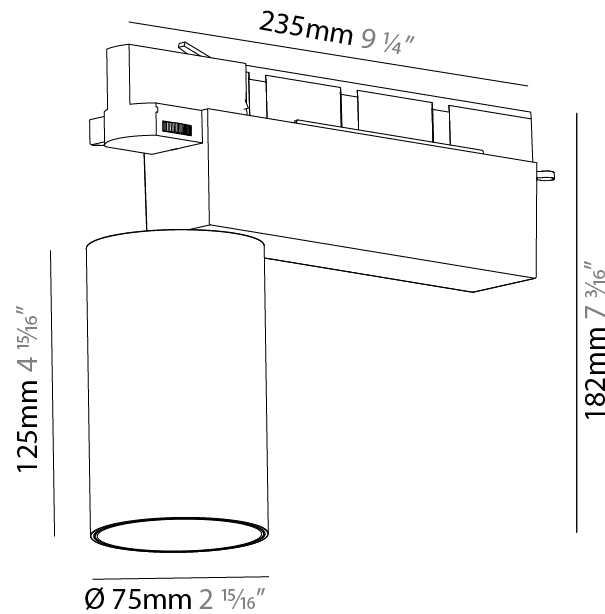

GENERAL

Series: Centriq
 Subseries: Centriq 75
 Brand: Prolicht
 Division: Architectural
 Mounting Type: Track
 Mounting Location: Ceiling
 Subcategory: Spots

PHYSICAL

Shape: Cylinder
 Diameter (mm): 75
 Diameter (in): 2 ¹⁵/₁₆
 Length (mm): 235
 Length (in): 9 ¹/₄
 Height (mm): 125
 Height (in): 4 ¹⁵/₁₆
 Light Distribution: Adjustable / Direct
 Weight (kg): 1.099
 Weight (lbs): 2 7/16
 Fixture Finish: SSR / BKV / CWI / CRY / HAB / LAG / UFT / ITA / RUA / RUR / MIC / FTG / MYG / TWT / LOD / PUS / FRO / FUP / KIA / POP / BLS / SPG / MEY / GOH / GUM / CHC / COM / ABZ / JAG / OBR / MOS / ROR
 Fixture Material: Aluminum

OPTICAL

Beam Angle: 10
 Adjustability: Rotational 340°; Tilt 90°
 Upon Request: Special Beam Angles

RATINGS AND CERTIFICATIONS

Certified By: Certified for North American Standards
 IP rating: IP20

CENTRIQ 75 TRACK